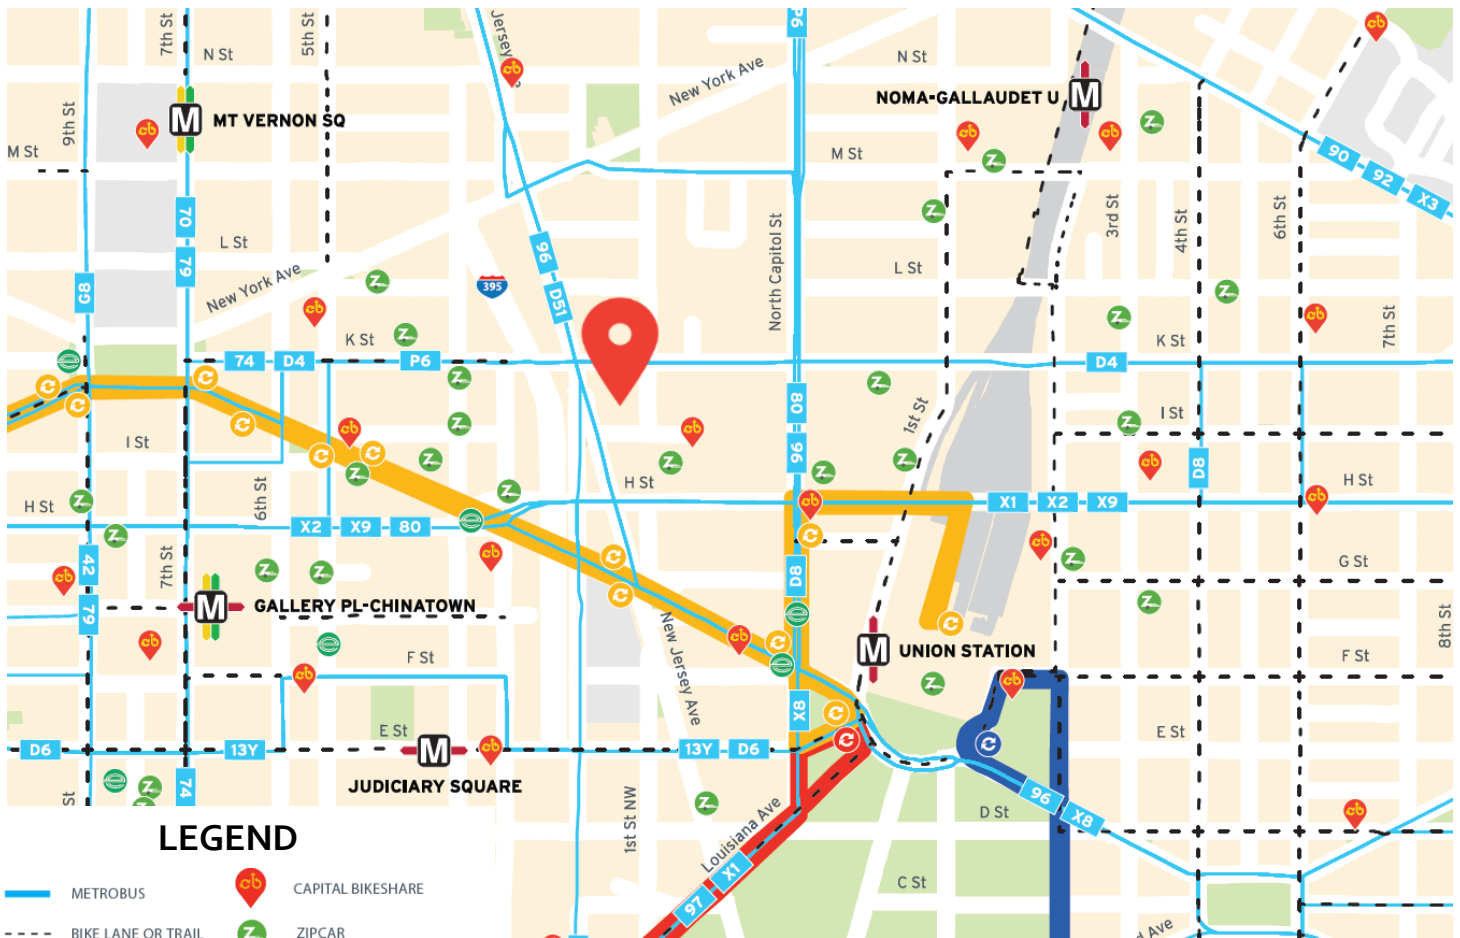

GET AROUND GUIDE

SeVerna on K 43 K St NW, Washington, DC 20001

Metrorail

- Union Station Metro Station (0.6 miles away) ●
- Judiciary Square Metro Station (0.7 miles away) ●
- Gallery Place-Chinatown Metro Station (0.7 miles away) ● ● ●
- Mt. Vernon Sq/7th St-Convention Center Metro Station (0.7 miles away) ● ●

Buses run every 10 minutes and rides cost \$1. Cash or SmarTrip® card accepted. dccirculator.com

Capital Bikeshare

Nearest Stations: New Jersey Ave & L St NW; 1st & H St NW; 5th St & K St NW

The daily rate is \$8 for unlimited trips under 30 minutes or a Single-Trip Fare of just \$2! Over 4,000 bicycles are available 24/7 across more than 450 stations in DC, Arlington, Fairfax County, and Alexandria, VA and Montgomery County, MD. Download the Spotcycle app to locate bikes and stations. capitalbikeshare.com

RECOMMENDED TRIP PLANNER APPS

Download on the Apple and Google Play stores.

Citymapper

Spotcycle

Transit App

LEGEND

- METROBUS
- CAPITAL BIKESHARE
- BIKE LANE OR TRAIL
- ZIPCAR
- DC CIRCULATOR
- ENTERPRISE CARSHARE

Zipcar.com

car2go.com

EnterpriseCarshare.com

VRE

VRE provides weekday service to Virginia suburbs from Union Station and L'Enfant Station.

vre.org
MARC

MARC train provides weekday service to Baltimore from Union Station.
mta.maryland.gov/marc-train