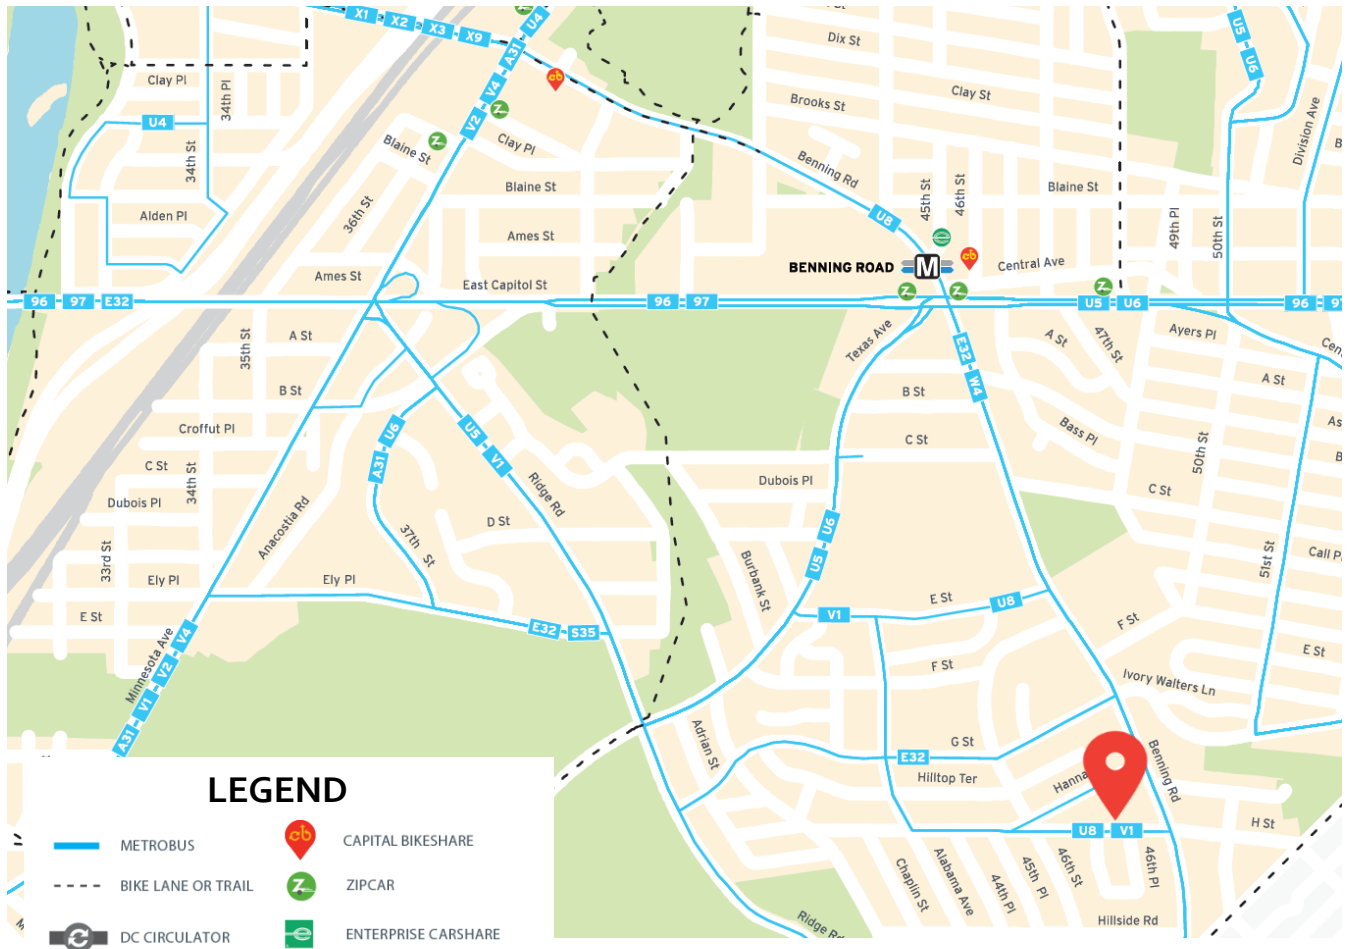

### Metrorail

Benning Road Metro Station (1 miles away)

Rides start at \$2.00 and require a SmarTrip® card. Buy a SmarTrip® card at any Metrorail station and select CVS locations. [wmata.com/rail](http://wmata.com/rail)

### Capital Bikeshare

Nearest Station: Benning Rd & East Capitol St NE/Benning Rd Metro

The daily rate is \$8 for unlimited trips under 30 minutes or a Single-Trip Fare of just \$2! Over 4,000 bicycles are available 24/7 across more than 450 stations in DC, Arlington, Fairfax County, and Alexandria, VA and Montgomery County, MD. Download the Spotcycle app to locate bikes and stations. [capitalbikeshare.com](http://capitalbikeshare.com)

# RECOMMENDED TRIP PLANNER APPS

Download on the Apple and Google Play stores.

Citymapper

Spotcycle

Transit App

## VRE

VRE provides weekday service to Virginia suburbs from Union Station and L'Enfant Station.

[vre.org](http://vre.org)