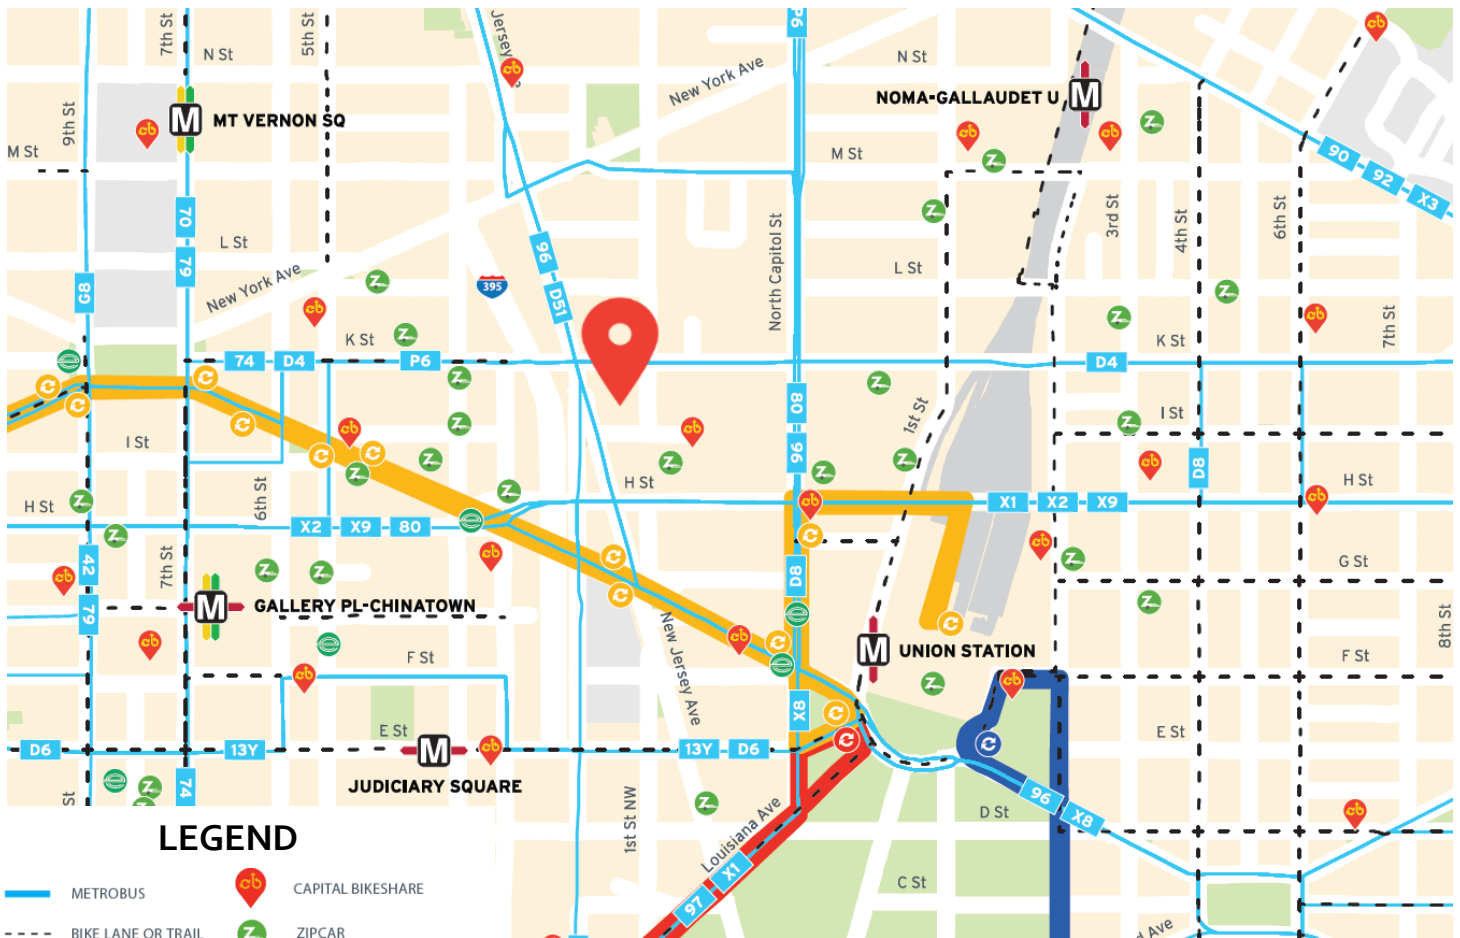

GET AROUND GUIDE

Golden Rule Plaza

901 New Jersey Ave NW, Washington, DC 20001

Metrorail

- Judiciary Square Metro Station (0.5 miles away) ●
- Gallery Place-Chinatown Metro Station (0.6 miles away) ● ● ●
- Union Station Metro Station (0.6 miles away) ●
- Mt. Vernon Sq/7th St-Convention Center Metro Station (0.7 miles away) ● ●

Buses run every 10 minutes and rides cost \$1. Cash or SmarTrip® card accepted. dccirculator.com

Capital Bikeshare

Nearest Stations: New Jersey Ave & L St NW; 5th St & K St NW; 1st & H St NW

The daily rate is \$8 for unlimited trips under 30 minutes or a Single-Trip Fare of just \$2! Over 4,000 bicycles are available 24/7 across more than 450 stations in DC, Arlington, Fairfax County, and Alexandria, VA and Montgomery County, MD. Download the Spotcycle app to locate bikes and stations. capitalbikeshare.com

In addition to being surrounded by public transit options, Golden Rule Plaza has a Walk Score of 94, making it even easier to live without a vehicle.

Exploring the District has never been easier.

RECOMMENDED TRIP PLANNER APPS

Download on the Apple and Google Play stores.

Citymapper

Spotcycle

Transit App

LEGEND

- METROBUS
- BIKE LANE OR TRAIL
- DC CIRCULATOR
- CAPITAL BIKESHARE
- ZIPCAR
- ENTERPRISE CARSHARE

Carpooling & Vanpooling