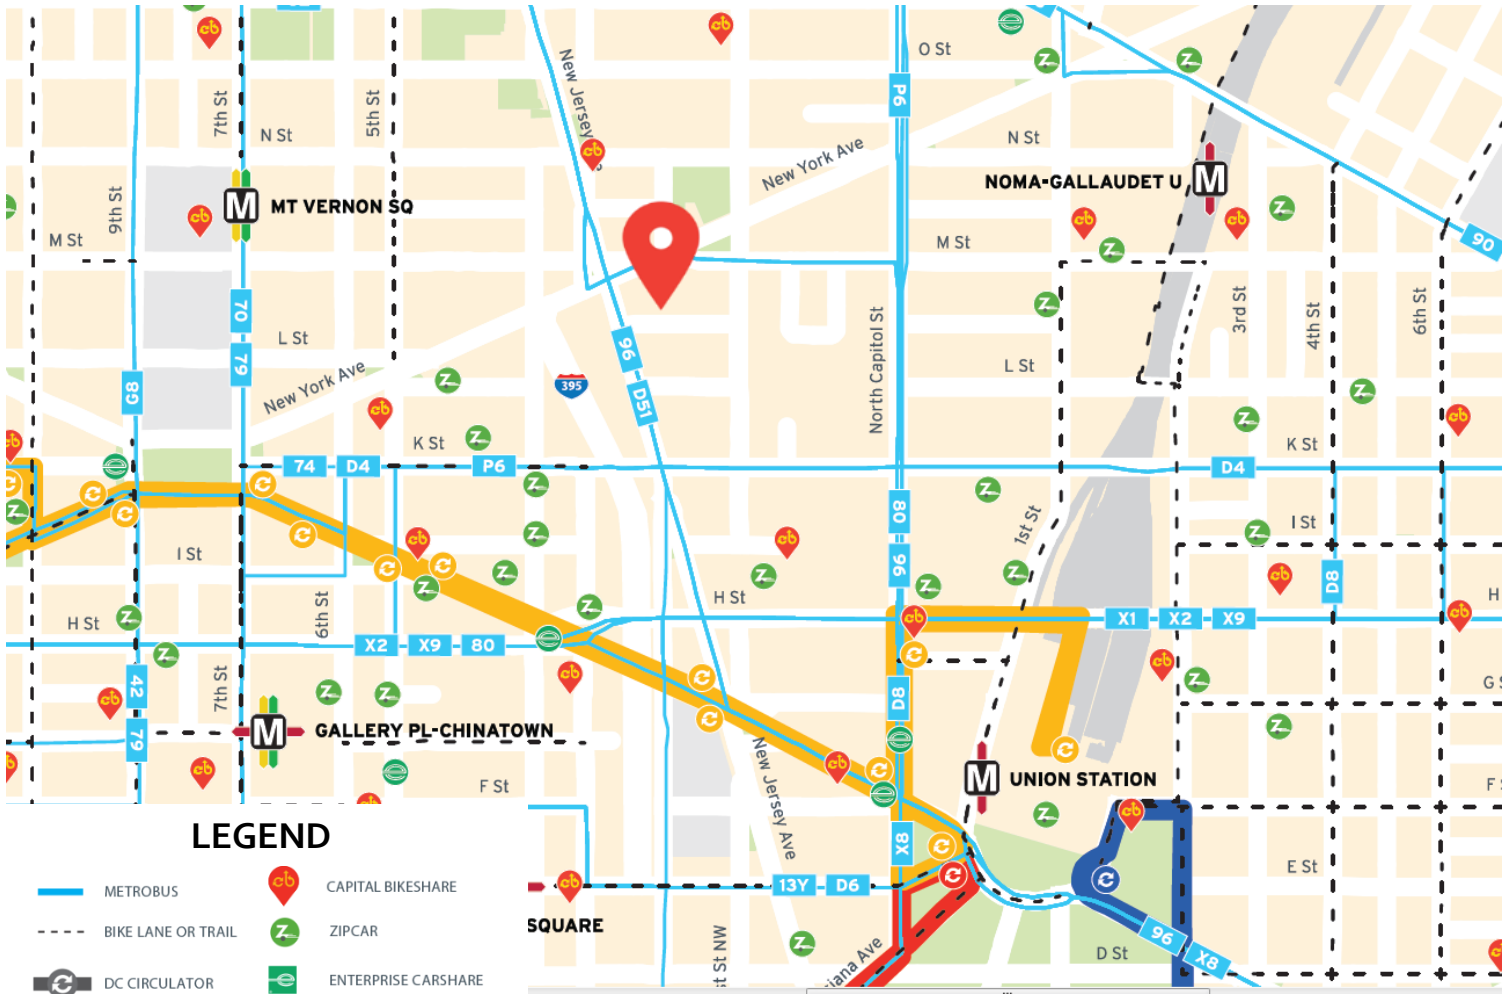

### DC Circulator

Georgetown-Union Station route, National Mall route, and Union Station-Navy Yard route converge at Union Station transit hub.

Buses run every 10 minutes and rides cost \$1. Cash or SmarTrip® card accepted. [dccirculator.com](http://dccirculator.com)

### Capital Bikeshare

Nearest Stations: New Jersey Ave & L St NW; 5<sup>th</sup> St & K St NW; 1<sup>st</sup> & H St NW

The daily rate is \$8 for unlimited trips under 30 minutes or a Single-Trip Fare of just \$2! Over 4,000 bicycles are available 24/7 across more than 450 stations in DC, Arlington, Fairfax County, and Alexandria, VA and Montgomery County, MD. Download the Spotcycle app to locate bikes and stations. [capitalbikeshare.com](http://capitalbikeshare.com)

# RECOMMENDED TRIP PLANNER APPS

Download on the Apple and Google Play stores.

Citymapper

Spotcycle

Transit App

### VRE

VRE provides weekday service to Virginia suburbs from Union Station and L'Enfant Station.

[vre.org](http://vre.org)  
**MARC**

MARC train provides weekday service to Baltimore from Union Station.  
[mta.maryland.gov/marc-train](http://mta.maryland.gov/marc-train)